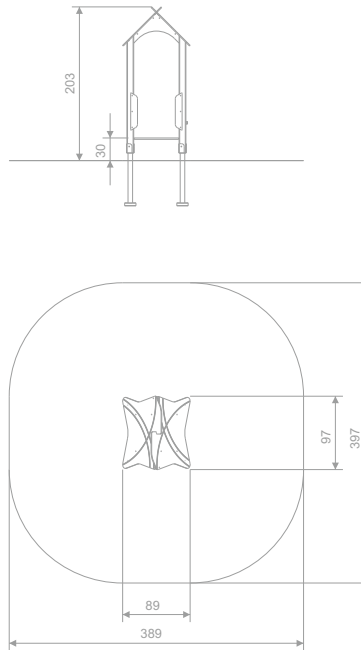

#### INFORMATION ABOUT THE PRODUCT

Dimensions	89 x 97 cm
Safety zone	389 x 397 cm
Safety zone area	13,5 m <sup>2</sup>
Overall height	203 cm
Free fall height	30 cm
Amount of users	2
Product complies with EN 1176-1:2017-12	YES
Availability of spare parts	YES
Age range	1-8

According to EN 1176-1:2017-12 norm, the product requires applying a safety surface according to the product's free fall height.

00806

SCALE 1:100

MATERIALS:

<p>PLATES OF THE WALLS MADE OF 12 MM HDPE IN THE HIGHEST QUALITY</p>	<p>ANTI-SLIP ANTHRACITE 10MM HPL PLATFORM PLATE WITH A VERY HIGH RESISTANCE TO WEATHER CONDITIONS AND ATTRITION.</p>	<p>SOLID CONSTRUCTION MADE OF WOOD, 90x90 MM</p>